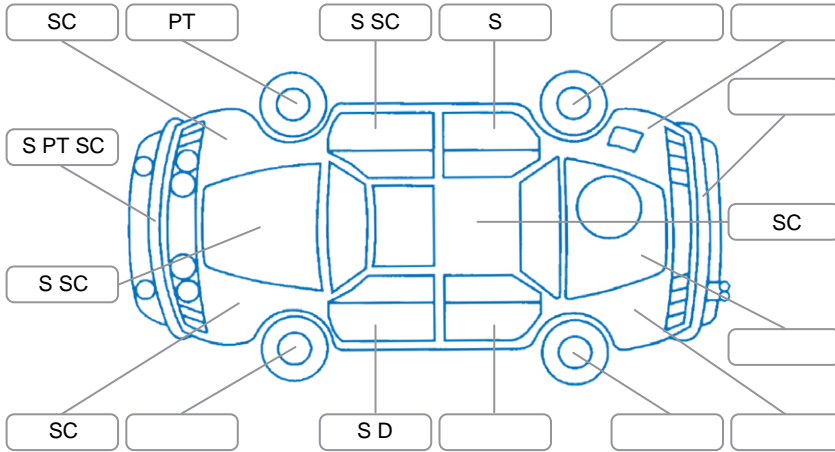

Report ID:	27,495,059	Version:	1
Created:	02 Jun 2026		

Make:	Ford	Model:	Ranger
Body Style:	Utility	Year:	2015
Rego No.:	JFW124	Rego Expiry:	20 Jul 2026
WoF Expiry:	17 Jul 2026	Odometer:	258,380 Kms
Good No.:	27495059	VIN:	MNAUM1F50FW418403
Next Service:	259000	Service History:	Yes

**Key**

S = Scratch    R = Rust    C = Crack    \* = Decals    W = Significant scuffs  
 D = Dent    PT = Paint defect    P = Pin dent    SC = Stone Chips

Note: some defects and blemishes may not be displayed in the diagram