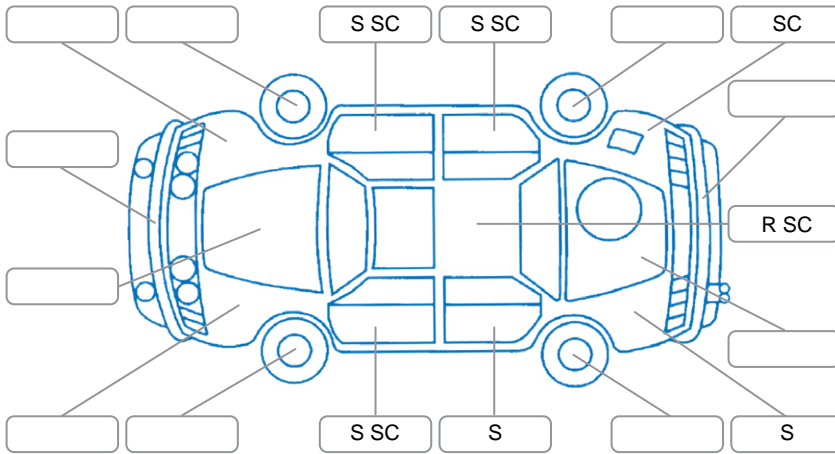

Report ID:	27,495,037	Version:	1
Created:	28 May 2026		

Make:	Toyota	Model:	Corolla
Body Style:	Wagon	Year:	2018
Rego No.:	LFL540	Rego Expiry:	11 Sep 2026
WoF Expiry:	13 Feb 2027	Odometer:	69,891 Kms
Good No.:	27495037	VIN:	JTDZE4GE00L001102
Next Service:	83000	Service History:	Yes

Key

S = Scratch R = Rust C = Crack * = Decals W = Significant scuffs
 D = Dent PT = Paint defect P = Pin dent SC = Stone Chips

Note: some defects and blemishes may not be displayed in the diagram

Body Inspection Comments

Chips in CVA

Conditions During Body Inspection

Dry

Under Carriage and Under Bonnet Inspection Comments

Interior Comments

Seats:	Good
Carpets:	Good
Panels:	Good
Dashboard:	Good

General Comments

Road Conditions During Test Drive