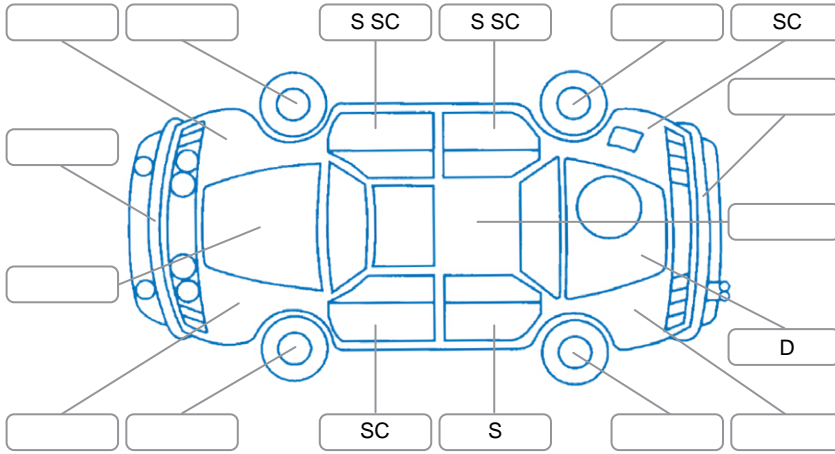

Report ID:	27,495,028	Version:	2
Created:	11 Jun 2026		

Make:	Toyota	Model:	Corolla
Body Style:	Wagon	Year:	2018
Rego No.:	LDR934	Rego Expiry:	23 Jul 2026
WoF Expiry:	10 Jan 2027	Odometer:	95,157 Kms
Good No.:	27495028	VIN:	JTDZE4GE60L001086
Next Service:	106000	Service History:	Yes

**Key**

S = Scratch    R = Rust    C = Crack    \* = Decals    W = Significant scuffs  
 D = Dent    PT = Paint defect    P = Pin dent    SC = Stone Chips

Note: some defects and blemishes may not be displayed in the diagram