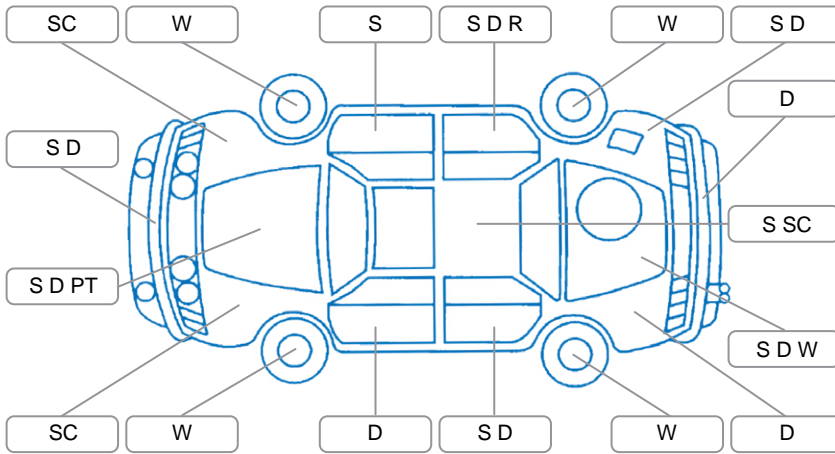

Report ID:	27,494,980	Version:	3
Created:	17 Jun 2026		

Make:	Ford	Model:	Ranger
Body Style:	Utility	Year:	2022
Rego No.:	RTR405	Rego Expiry:	23 Jun 2026
WoF Expiry:	19 Mar 2027	Odometer:	175,367 Kms
Good No.:	27494980	VIN:	MPBUMFF60MX380566
Next Service:	183000	Service History:	No

### Key

S = Scratch    R = Rust    C = Crack    \* = Decals    W = Significant scuffs  
 D = Dent    PT = Paint defect    P = Pin dent    SC = Stone Chips

Note: some defects and blemishes may not be displayed in the diagram