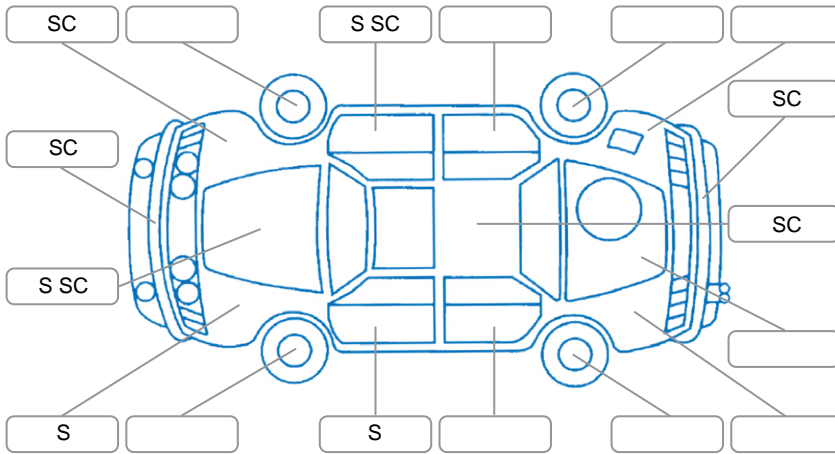

Report ID:	27,494,946	Version:	1
Created:	27 May 2026		

Make:	Toyota	Model:	Fortuner
Body Style:	SUV	Year:	2022
Rego No.:	PLL914	Rego Expiry:	28 Jul 2026
WoF Expiry:	29 Aug 2026	Odometer:	105,237 Kms
Good No.:	27494946	VIN:	MR0BA3FS301130740
Next Service:	120000	Service History:	Yes

Key
 S = Scratch R = Rust C = Crack * = Decals W = Significant scuffs
 D = Dent PT = Paint defect P = Pin dent SC = Stone Chips

Note: some defects and blemishes may not be displayed in the diagram

Body Inspection Comments

Chips in CVA

Conditions During Body Inspection Dry

Under Carriage and Under Bonnet Inspection Comments

Interior Comments

Seats:	Good
Carpets:	Good
Panels:	Good
Dashboard:	Good

General Comments

Road Conditions During Test Drive	Dry	
Engine Timing Mechanism	Timing Chain	
Evidence of Cam Belt Replacement	<input type="checkbox"/> Yes <input type="checkbox"/> No	Kms
Inspected by:	Rico Sullivan-Pririni	
Published by:	Rico Sullivan-Pririni	
Inspection Date:	27 May 2026	