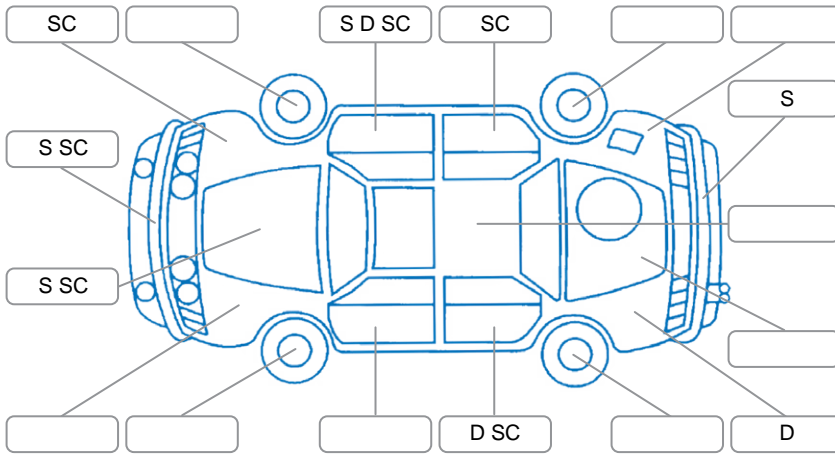

Report ID:	27,494,933	Version:	2
Created:	09 Jun 2026		

Make:	Seat	Model:	Arona
Body Style:	SUV	Year:	2023
Rego No.:	PYL245	Rego Expiry:	27 Oct 2026
WoF Expiry:	28 Apr 2027	Odometer:	71,936 Kms
Good No.:	27494933	VIN:	VSSZZZKJ4PR044577
Next Service:	73725	Service History:	No

Key
 S = Scratch R = Rust C = Crack * = Decals W = Significant scuffs
 D = Dent PT = Paint defect P = Pin dent SC = Stone Chips

Note: some defects and blemishes may not be displayed in the diagram

Body Inspection Comments