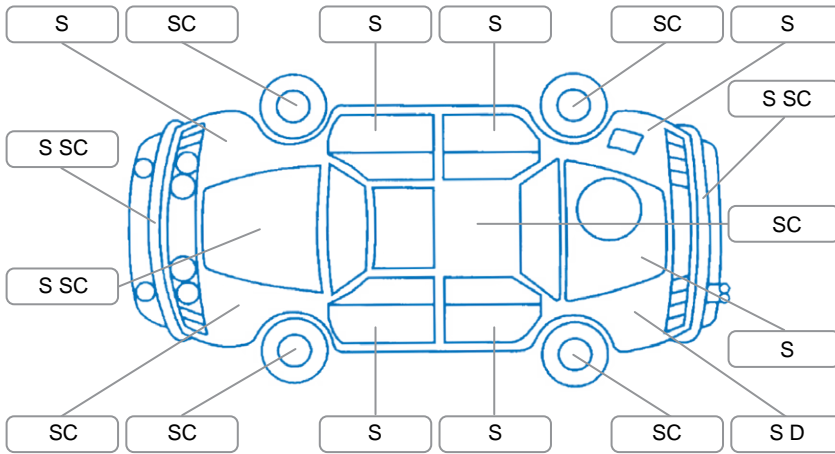

Report ID:	27,494,905	Version:	1
Created:	25 May 2026		

Make:	Mazda	Model:	CX-5
Body Style:	Wagon	Year:	2016
Rego No.:	QTH120	Rego Expiry:	27 Feb 2027
WoF Expiry:	09 Dec 2026	Odometer:	104,750 Kms
Good No.:	27494905	VIN:	7AT0C144X24200857
Next Service:	110,000	Service History:	No

Key
 S = Scratch R = Rust C = Crack * = Decals W = Significant scuffs
 D = Dent PT = Paint defect P = Pin dent SC = Stone Chips

Note: some defects and blemishes may not be displayed in the diagram

Body Inspection Comments