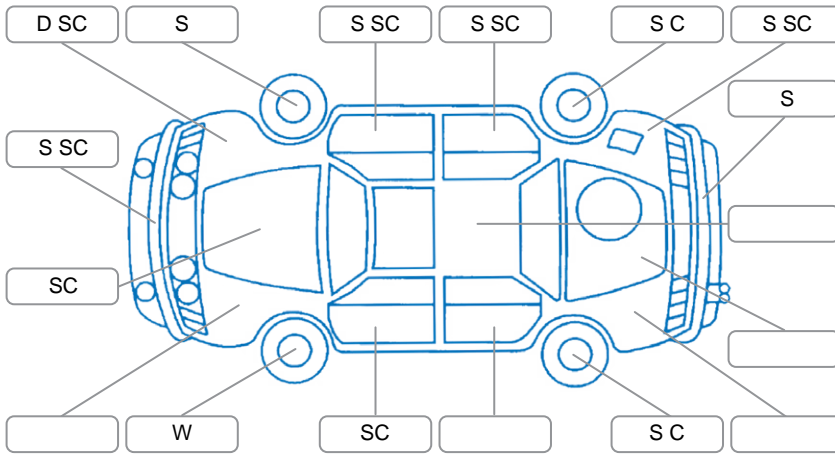

Report ID:	27,494,853	Version:	1
Created:	26 May 2026		

Make:	Toyota	Model:	Prius C
Body Style:	Hatchback	Year:	2019
Rego No.:	MMB305	Rego Expiry:	22 Jul 2026
WoF Expiry:	20 Oct 2026	Odometer:	129,553 Kms
Good No.:	27494853	VIN:	JTDKD3B3301635097
Next Service:	142000	Service History:	Yes

Key
 S = Scratch R = Rust C = Crack * = Decals W = Significant scuffs
 D = Dent PT = Paint defect P = Pin dent SC = Stone Chips

Note: some defects and blemishes may not be displayed in the diagram

Body Inspection Comments

Chips in CVA

Conditions During Body Inspection: Dry

Under Carriage and Under Bonnet Inspection Comments

Interior Comments

Seats:	Good
Carpets:	Good
Panels:	Good
Dashboard:	Good

General Comments

Road Conditions During Test Drive	Dry		
Engine Timing Mechanism	Timing Chain		
Evidence of Cam Belt Replacement	<input type="checkbox"/> Yes	<input type="checkbox"/> No	Kms
Inspected by:	Rico Sullivan-Pririni		
Published by:	Rico Sullivan-Pririni		
Inspection Date:	26 May 2026		