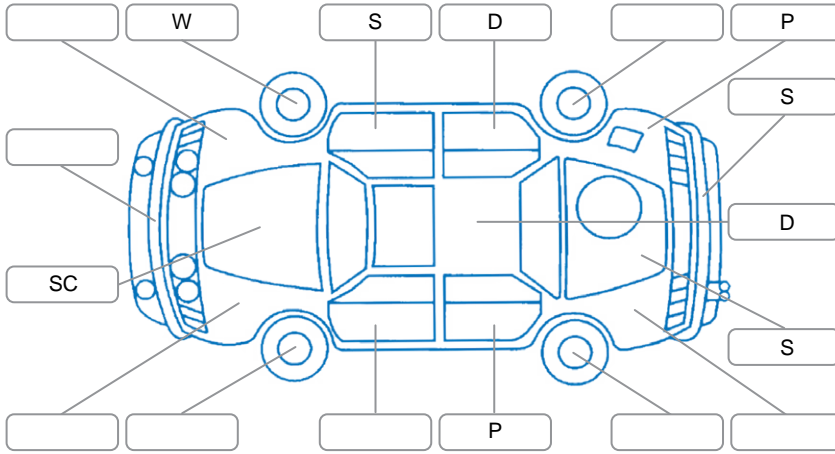

Key

S = Scratch R = Rust C = Crack * = Decals W = Significant scuffs
 D = Dent PT = Paint defect P = Pin dent SC = Stone Chips

Note: some defects and blemishes may not be displayed in the diagram

Body Inspection Comments

Left rear bumper sensor missing

Conditions During Body Inspection

Dry

Under Carriage and Under Bonnet Inspection Comments

All wheel drive

Interior Comments

Seats:	Good
Carpets:	Good
Panels:	Good
Dashboard:	Good