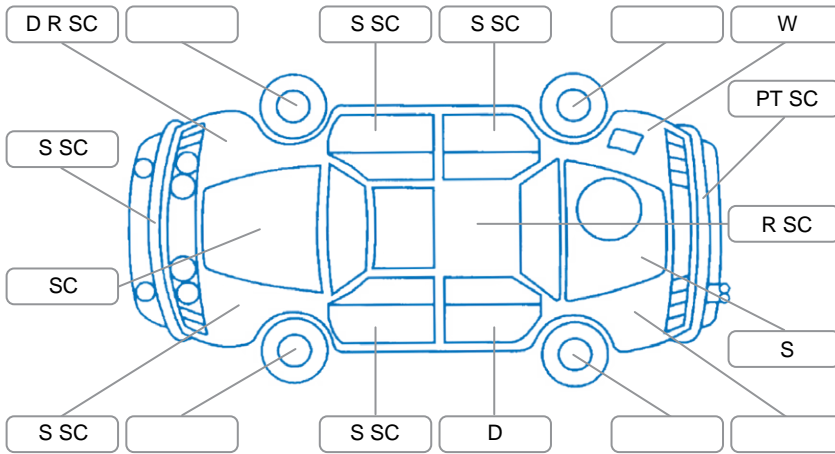

Report ID:	27,494,830	Version:	1
Created:	26 May 2026		

Make:	Toyota	Model:	Prius C
Body Style:	Hatchback	Year:	2019
Rego No.:	MMB334	Rego Expiry:	28 Jul 2026
WoF Expiry:	23 Sep 2026	Odometer:	90,438 Kms
Good No.:	27494830	VIN:	JTDKD3B3801633779
Next Service:	0	Service History:	Yes

Key
 S = Scratch R = Rust C = Crack * = Decals W = Significant scuffs
 D = Dent PT = Paint defect P = Pin dent SC = Stone Chips

Note: some defects and blemishes may not be displayed in the diagram

Body Inspection Comments

Chips in CVA

Conditions During Body Inspection: Dry

Under Carriage and Under Bonnet Inspection Comments

Interior Comments

Seats:	Good
Carpets:	Good
Panels:	Good
Dashboard:	Good

General Comments

Road Conditions During Test Drive	Dry		
Engine Timing Mechanism	Timing Chain		
Evidence of Cam Belt Replacement	<input type="checkbox"/> Yes	<input type="checkbox"/> No	Kms
Inspected by:	Rico Sullivan-Pririni		
Published by:	Rico Sullivan-Pririni		
Inspection Date:	26 May 2026		