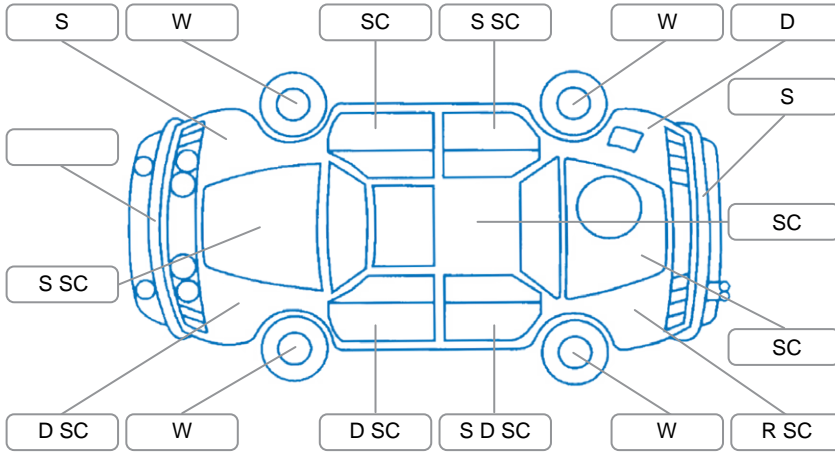

Report ID:	27,494,824	Version:	1
Created:	26 May 2026		

Make:	Toyota	Model:	Camry
Body Style:	Sedan	Year:	2019
Rego No.:	MPS339	Rego Expiry:	18 Jun 2026
WoF Expiry:	01 Dec 2026	Odometer:	103,533 Kms
Good No.:	27494824	VIN:	JTNB23HKX03057293
Next Service:	107200	Service History:	Yes

### Key

S = Scratch    R = Rust    C = Crack    \* = Decals    W = Significant scuffs  
 D = Dent    PT = Paint defect    P = Pin dent    SC = Stone Chips

Note: some defects and blemishes may not be displayed in the diagram