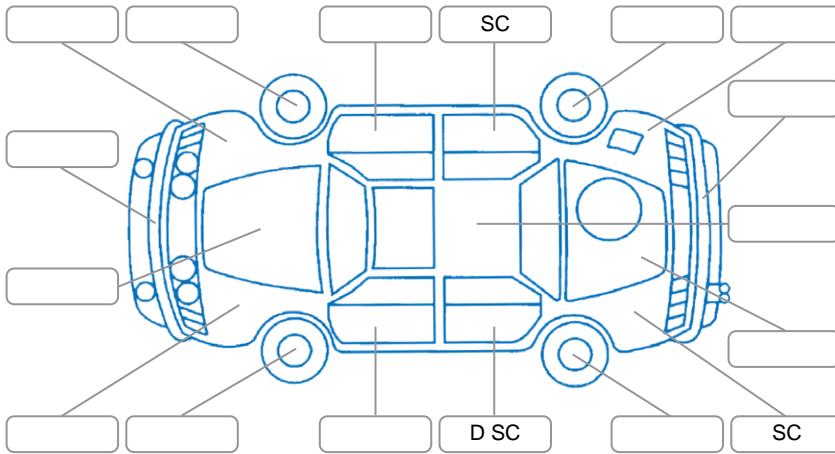

Report ID:	27,494,811	Version:	3
Created:	24 Jun 2026		

Make:	Toyota	Model:	Corolla
Body Style:	Wagon	Year:	2018
Rego No.:	LES786	Rego Expiry:	18 Aug 2026
WoF Expiry:	01 Feb 2027	Odometer:	40,761 Kms
Good No.:	27494811	VIN:	JTDZE4GE80L001087
Next Service:	55,000 Kms	Service History:	Yes

Key
 S = Scratch R = Rust C = Crack * = Decals W = Significant scuffs
 D = Dent PT = Paint defect P = Pin dent SC = Stone Chips

Note: some defects and blemishes may not be displayed in the diagram

Body Inspection Comments