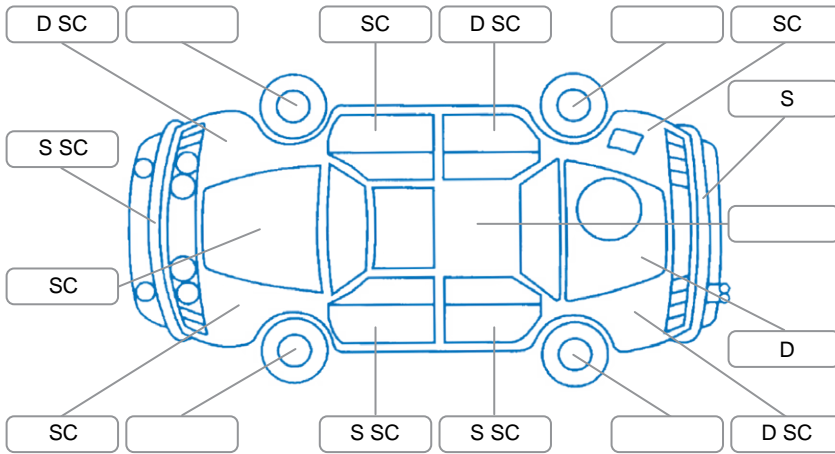

Report ID:	27,494,797	Version:	1
Created:	25 May 2026		

Make:	Ford	Model:	Ranger
Body Style:	Utility	Year:	2021
Rego No.:	NMP420	Rego Expiry:	17 Nov 2026
WoF Expiry:	19 May 2027	Odometer:	197,147 Kms
Good No.:	27494797	VIN:	MPBUMFF50MX329955
Next Service:	210000	Service History:	Yes

Key
 S = Scratch R = Rust C = Crack * = Decals W = Significant scuffs
 D = Dent PT = Paint defect P = Pin dent SC = Stone Chips

Note: some defects and blemishes may not be displayed in the diagram

Body Inspection Comments

Chip in CVA

Conditions During Body Inspection: Dry

Under Carriage and Under Bonnet Inspection Comments

Interior Comments

Seats:	Good
Carpets:	Good
Panels:	Good
Dashboard:	Good

General Comments

Road Conditions During Test Drive	Dry	
Engine Timing Mechanism	Timing Chain	
Evidence of Cam Belt Replacement	<input type="checkbox"/> Yes <input type="checkbox"/> No	Kms
Inspected by:	Rico Sullivan-Pririni	
Published by:	Rico Sullivan-Pririni	
Inspection Date:	25 May 2026	