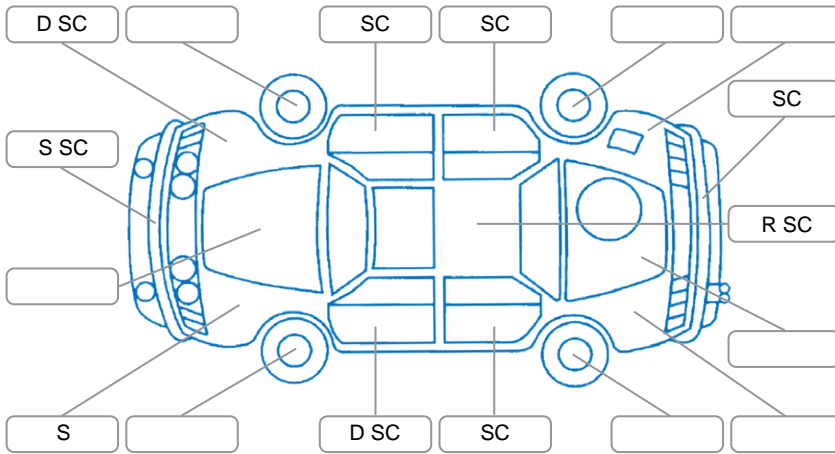

Report ID:	27,494,778	Version:	3
Created:	08 Jun 2026		

Make:	Hyundai	Model:	Santa FE
Body Style:	SUV	Year:	2022
Rego No.:	PHW426	Rego Expiry:	27 Jun 2026
WoF Expiry:	19 Jun 2027	Odometer:	110,868 Kms
Good No.:	27494778	VIN:	KMHS281HWNU433531
Next Service:	120000	Service History:	Yes

Key
 S = Scratch R = Rust C = Crack * = Decals W = Significant scuffs
 D = Dent PT = Paint defect P = Pin dent SC = Stone Chips

Note: some defects and blemishes may not be displayed in the diagram

Body Inspection Comments

Conditions During Body Inspection: Dry

Under Carriage and Under Bonnet Inspection Comments

Interior Comments

Seats:	Good
Carpets:	Good
Panels:	Good
Dashboard:	Good

General Comments

Road Conditions During Test Drive	Dry	
Engine Timing Mechanism	Timing Chain	
Evidence of Cam Belt Replacement	<input type="checkbox"/> Yes <input type="checkbox"/> No	Kms
Inspected by:	Rico Sullivan-Pririni	
Published by:	Jesse Roberts	
Inspection Date:	25 May 2026	