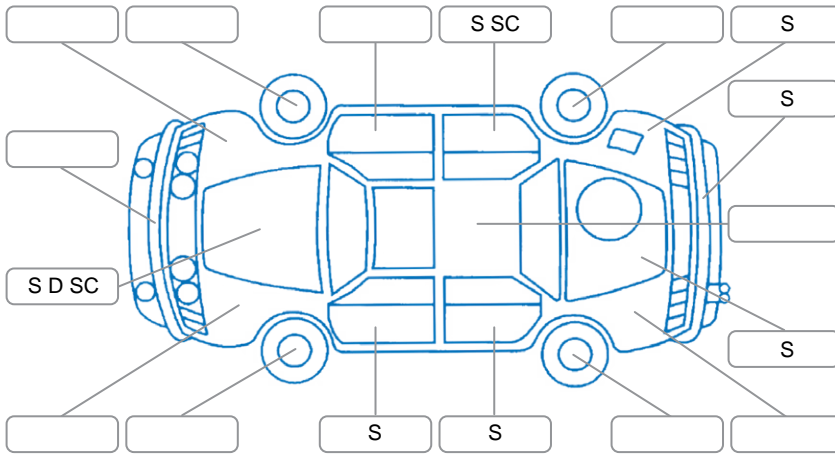

Report ID:	27,494,766	Version:	3
Created:	25 Jun 2026		

Make:	Polestar	Model:	Polestar 2
Body Style:	Hatchback	Year:	2023
Rego No.:	PYM717	Rego Expiry:	09 Aug 2026
WoF Expiry:	08 Jun 2027	Odometer:	52,894 Kms
Good No.:	27494766	VIN:	YSMVSEGA6PL150056
Next Service:	239400	Service History:	Yes

Key

S = Scratch R = Rust C = Crack * = Decals W = Significant scuffs
 D = Dent PT = Paint defect P = Pin dent SC = Stone Chips

Note: some defects and blemishes may not be displayed in the diagram

Body Inspection Comments

Conditions During Body Inspection: Dry

Under Carriage and Under Bonnet Inspection Comments

Interior Comments

Seats:	Good
Carpets:	Good
Panels:	Good
Dashboard:	Good

General Comments

Road Conditions During Test Drive	Dry
Engine Timing Mechanism	Unknown
Evidence of Cam Belt Replacement	<input type="checkbox"/> Yes <input type="checkbox"/> No Kms
Inspected by:	Rico Sullivan-Pririni
Published by:	Henry Manders
Inspection Date:	25 May 2026