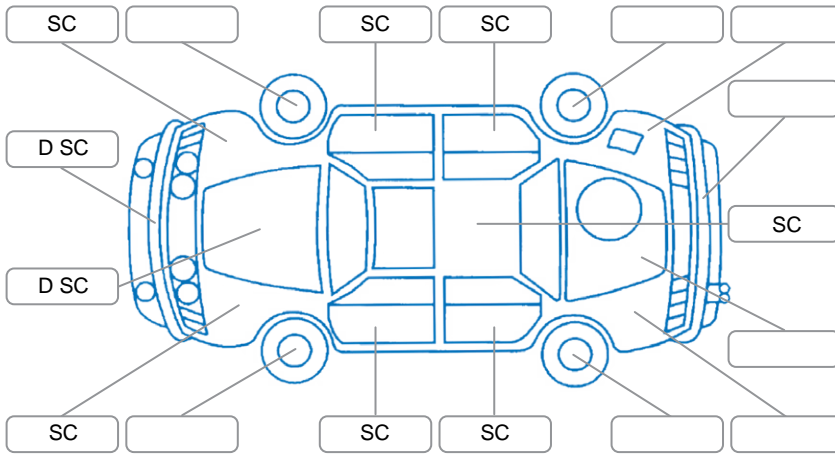

Report ID:	27,494,721	Version:	3
Created:	22 May 2026		

Make:	Mazda	Model:	Bt-50
Body Style:	Utility	Year:	2020
Rego No.:	MUF605	Rego Expiry:	25 Sep 2026
WoF Expiry:	19 May 2026	Odometer:	0 Kms
Good No.:	27494721	VIN:	MMOUR0YG100067571
Next Service:	175000	Service History:	No

**Key**

S = Scratch    R = Rust    C = Crack    \* = Decals    W = Significant scuffs  
 D = Dent    PT = Paint defect    P = Pin dent    SC = Stone Chips

Note: some defects and blemishes may not be displayed in the diagram