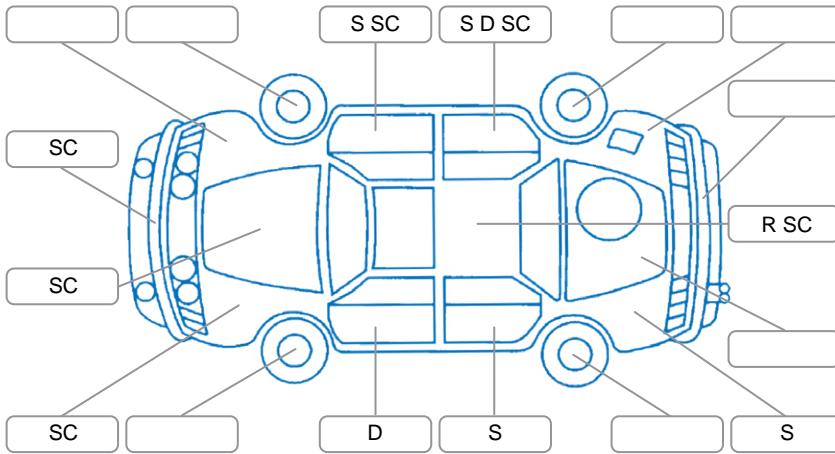

Key
 S = Scratch R = Rust C = Crack * = Decals W = Significant scuffs
 D = Dent PT = Paint defect P = Pin dent SC = Stone Chips

Note: some defects and blemishes may not be displayed in the diagram

Body Inspection Comments

Conditions During Body Inspection: Dry

Under Carriage and Under Bonnet Inspection Comments

Interior Comments

Seats:	Good
Carpets:	Good
Panels:	Good
Dashboard:	Good

General Comments

Road Conditions During Test Drive	Dry		
Engine Timing Mechanism	Timing Chain		
Evidence of Cam Belt Replacement	<input type="checkbox"/> Yes	<input type="checkbox"/> No	Kms
Inspected by:	Jaykib Collins		
Published by:	Jesse Roberts		
Inspection Date:	19 May 2026		