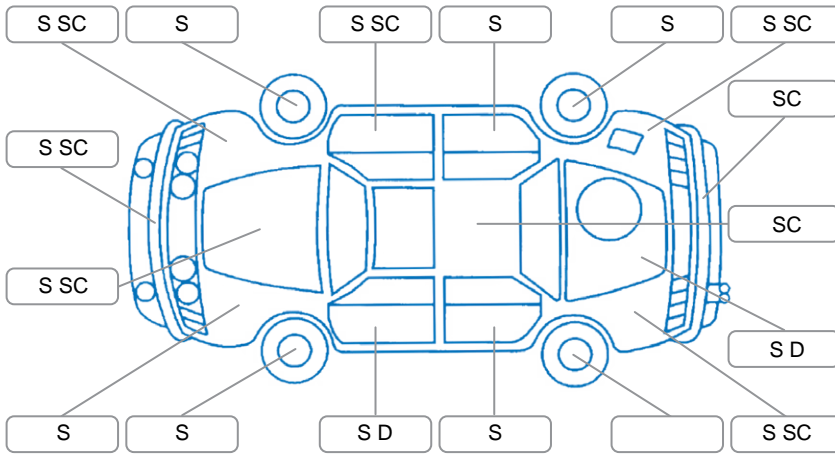

Report ID:	27,494,644	Version:	3
Created:	19 Jun 2026		

Make:	Great Wall	Model:	Steed
Body Style:	Utility	Year:	2018
Rego No.:	LJK798	Rego Expiry:	20 May 2027
WoF Expiry:	23 Jun 2027	Odometer:	122,911 Kms
Good No.:	27494644	VIN:	LGWDBE184HB611461
Next Service:	133920	Service History:	Yes

Key
 S = Scratch R = Rust C = Crack * = Decals W = Significant scuffs
 D = Dent PT = Paint defect P = Pin dent SC = Stone Chips

Note: some defects and blemishes may not be displayed in the diagram

Body Inspection Comments

Panels: Good

Dashboard: Good

General Comments

One of the key fobs doesn't work, partial service history,

Road Conditions During Test Drive

Dry

Engine Timing Mechanism

Cambelt