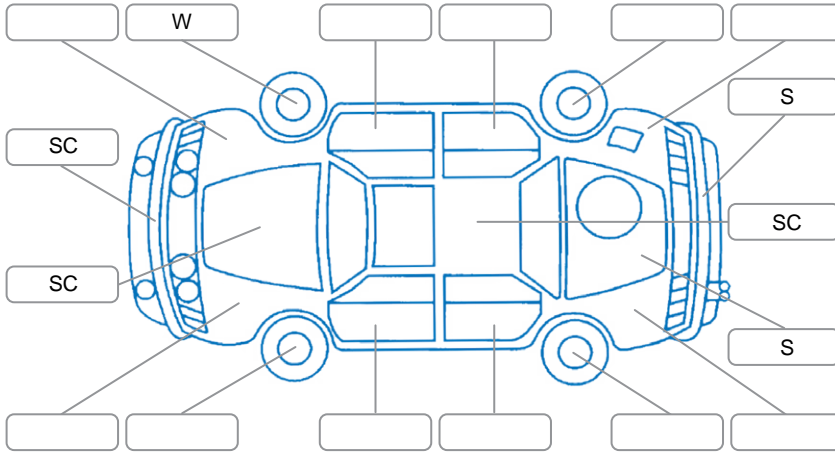

Report ID:	27,494,628	Version:	2
Created:	20 May 2026		

Make:	Nissan	Model:	Qashqai
Body Style:	SUV	Year:	2021
Rego No.:	NTK552	Rego Expiry:	20 Nov 2026
WoF Expiry:	15 Oct 2026	Odometer:	125,848 Kms
Good No.:	27494628	VIN:	SJNFBAJ11A2972431
Next Service:	133000	Service History:	No

**Key**

S = Scratch    R = Rust    C = Crack    \* = Decals    W = Significant scuffs  
 D = Dent    PT = Paint defect    P = Pin dent    SC = Stone Chips

Note: some defects and blemishes may not be displayed in the diagram

**Body Inspection Comments**

Chip on front windscreen

Conditions During Body Inspection

Dry

**Under Carriage and Under Bonnet Inspection Comments**

Front wheel drive

**Interior Comments**

Seats:	Good
Carpets:	Good
Panels:	Good
Dashboard:	Good