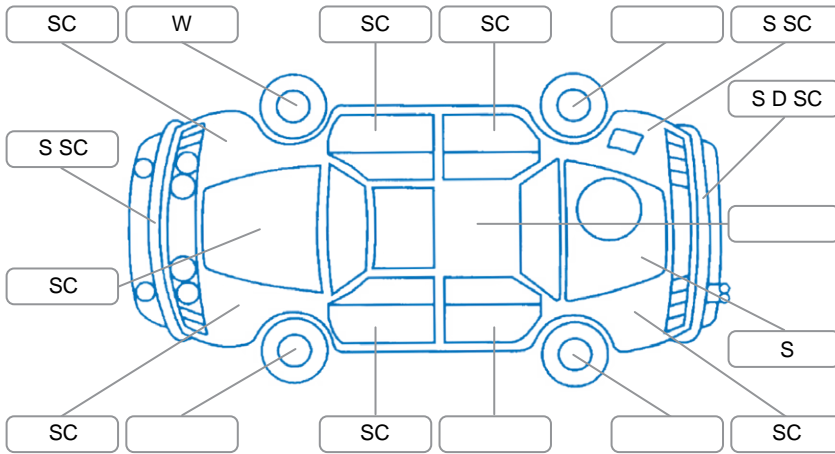

Report ID:	27,494,594	Version:	1
Created:	17 May 2026		

Make:	Toyota	Model:	Corolla
Body Style:	Hatchback	Year:	2022
Rego No.:	PFQ495	Rego Expiry:	27 Oct 2026
WoF Expiry:	23 Apr 2027	Odometer:	99,532 Kms
Good No.:	27494594	VIN:	JTNK93BE203042446
Next Service:	107000	Service History:	Yes

Key
 S = Scratch R = Rust C = Crack * = Decals W = Significant scuffs
 D = Dent PT = Paint defect P = Pin dent SC = Stone Chips

Note: some defects and blemishes may not be displayed in the diagram

Body Inspection Comments

Chips in CVA

Conditions During Body Inspection: Dry

Under Carriage and Under Bonnet Inspection Comments

Interior Comments

Seats:	Good
Carpets:	Good
Panels:	Good
Dashboard:	Good

General Comments

Road Conditions During Test Drive	Dry	
Engine Timing Mechanism	Timing Chain	
Evidence of Cam Belt Replacement	<input type="checkbox"/> Yes <input type="checkbox"/> No	Kms
Inspected by:	Jaykib Collins	
Published by:	Jaykib Collins	
Inspection Date:	17 May 2026	