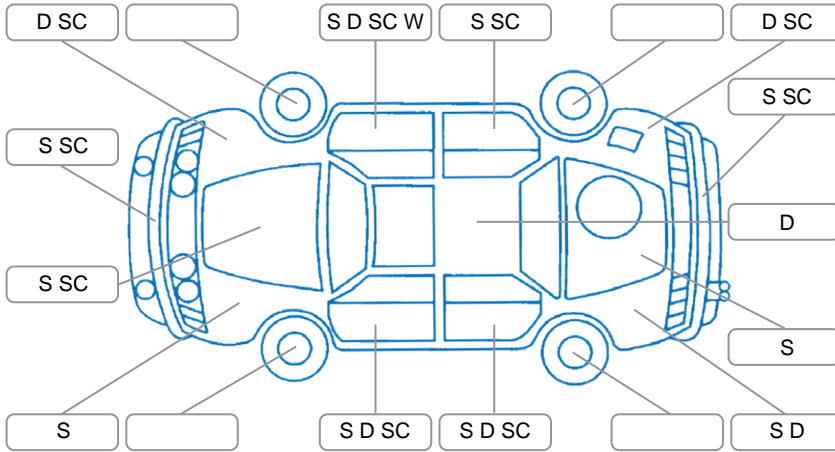

Report ID:	27,494,587	Version:	4
Created:	02 Jul 2026		

Make:	Mitsubishi	Model:	Eclipse Cross
Body Style:	SUV	Year:	2022
Rego No.:	PFN120	Rego Expiry:	10 Aug 2026
WoF Expiry:	10 Jul 2027	Odometer:	49,693 Kms
Good No.:	27494587	VIN:	JMFXDGL3WNZ004335
Next Service:	54000	Service History:	Yes

Key

S = Scratch R = Rust C = Crack * = Decals W = Significant scuffs
 D = Dent PT = Paint defect P = Pin dent SC = Stone Chips

Note: some defects and blemishes may not be displayed in the diagram

Body Inspection Comments

Minor chip on windscreen

Conditions During Body Inspection

Dry

Under Carriage and Under Bonnet Inspection Comments

Interior Comments

Seats:	Good
Carpets:	Good
Panels:	Good
Dashboard:	Good

General Comments

vehicle has the home charger