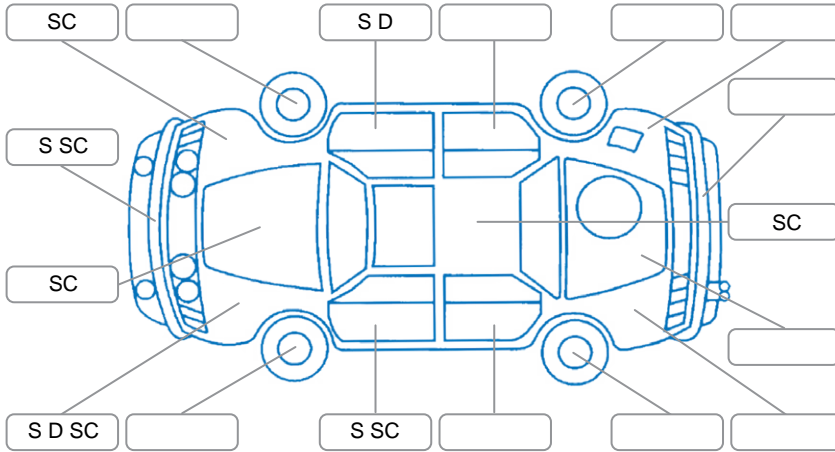

Report ID:	27,494,573	Version:	1
Created:	18 May 2026		

Make:	Mitsubishi	Model:	Triton
Body Style:	Utility	Year:	2021
Rego No.:	NJR66	Rego Expiry:	16 Jun 2026
WoF Expiry:	20 Mar 2027	Odometer:	194,332 Kms
Good No.:	27494573	VIN:	MMAYLKL10MH009213
Next Service:	194000	Service History:	Yes

Key

S = Scratch R = Rust C = Crack * = Decals W = Significant scuffs
 D = Dent PT = Paint defect P = Pin dent SC = Stone Chips

Note: some defects and blemishes may not be displayed in the diagram

Body Inspection Comments

Chips in CVA

Conditions During Body Inspection

Dry

Under Carriage and Under Bonnet Inspection Comments

Interior Comments

Seats:	Good
Carpets:	Good
Panels:	Good
Dashboard:	Good

General Comments

Road Conditions During Test Drive