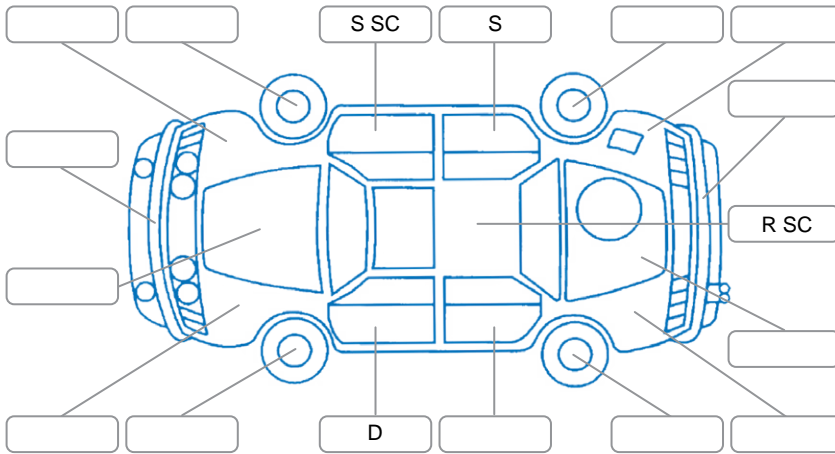

Report ID:	27,494,560	Version:	2
Created:	25 May 2026		

Make:	Toyota	Model:	Corolla
Body Style:	Hatchback	Year:	2018
Rego No.:	LGM89	Rego Expiry:	08 Jul 2026
WoF Expiry:	24 Jan 2027	Odometer:	103,282 Kms
Good No.:	27494560	VIN:	JTNKU3JE50J581834
Next Service:	115000	Service History:	Yes

Key
 S = Scratch R = Rust C = Crack * = Decals W = Significant scuffs
 D = Dent PT = Paint defect P = Pin dent SC = Stone Chips

Note: some defects and blemishes may not be displayed in the diagram

Body Inspection Comments

Chips in CVA - chips repaired 25/05

Conditions During Body Inspection Dry

Under Carriage and Under Bonnet Inspection Comments

Interior Comments

Seats:	Good
Carpets:	Good
Panels:	Good
Dashboard:	Good

General Comments