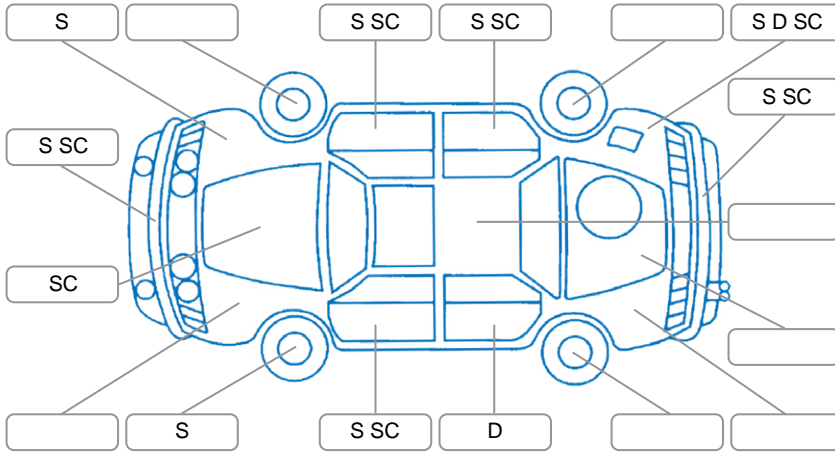

Report ID:	27,494,556	Version:	1
Created:	18 May 2026		

Make:	Toyota	Model:	Corolla
Body Style:	Wagon	Year:	2018
Rego No.:	LLW940	Rego Expiry:	05 Jul 2026
WoF Expiry:	10 Jul 2026	Odometer:	54,525 Kms
Good No.:	27494556	VIN:	JTDZE4GE20L001330
Next Service:	63000	Service History:	Yes

Key

S = Scratch R = Rust C = Crack * = Decals W = Significant scuffs
 D = Dent PT = Paint defect P = Pin dent SC = Stone Chips

Note: some defects and blemishes may not be displayed in the diagram

Body Inspection Comments

Minor chips minor repair needed

Conditions During Body Inspection

Dry

Under Carriage and Under Bonnet Inspection Comments

Interior Comments

Seats:	Good
Carpets:	Good
Panels:	Good
Dashboard:	Good

General Comments