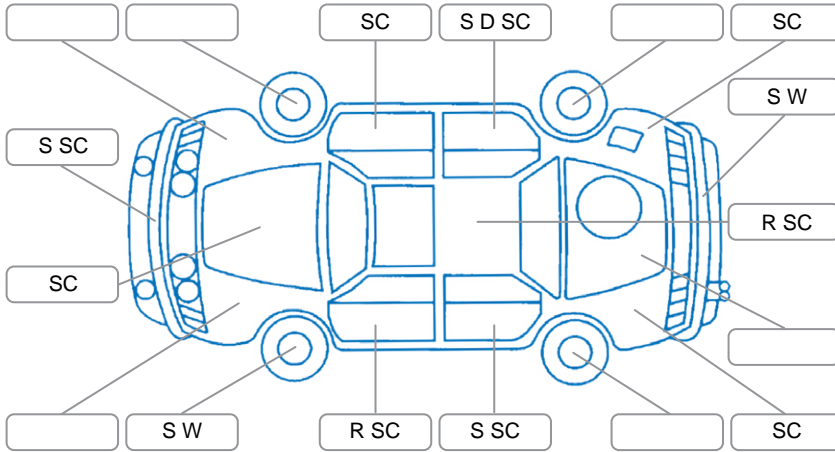

Report ID:	27,494,541	Version:	1
Created:	18 May 2026		

Make:	Toyota	Model:	Corolla
Body Style:	Wagon	Year:	2018
Rego No.:	LLW936	Rego Expiry:	05 Jul 2026
WoF Expiry:	19 May 2027	Odometer:	62,065 Kms
Good No.:	27494541	VIN:	JTDZE4GE20L001327
Next Service:	77000	Service History:	Yes

Key

S = Scratch R = Rust C = Crack * = Decals W = Significant scuffs
 D = Dent PT = Paint defect P = Pin dent SC = Stone Chips

Note: some defects and blemishes may not be displayed in the diagram

Body Inspection Comments

Chips in CVA

Conditions During Body Inspection

Dry

Under Carriage and Under Bonnet Inspection Comments

Interior Comments

Seats:	Good
Carpets:	Good
Panels:	Good
Dashboard:	Good

General Comments

Road Conditions During Test Drive	Dry		
Engine Timing Mechanism	Timing Chain		
Evidence of Cam Belt Replacement	<input type="checkbox"/> Yes	<input type="checkbox"/> No	Kms
Inspected by:	Jaykib Collins		
Published by:	Jaykib Collins		
Inspection Date:	18 May 2026		