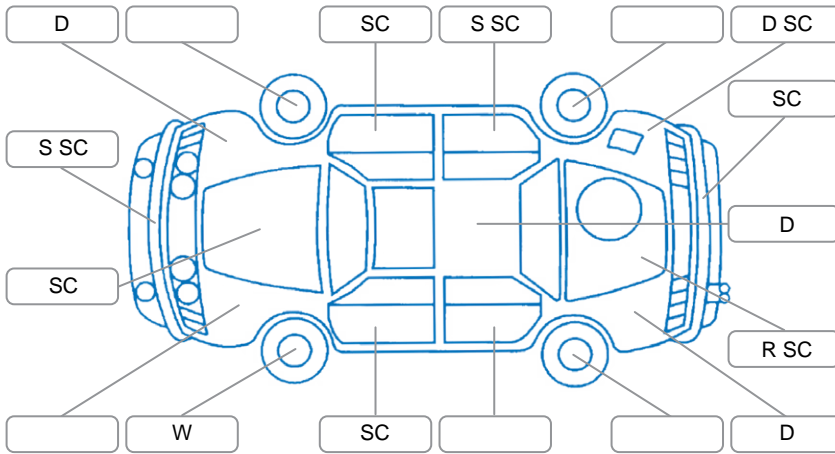

Report ID:	27,494,502	Version:	1
Created:	20 May 2026		

Make:	Hyundai	Model:	Santa FE
Body Style:	SUV	Year:	2021
Rego No.:	NZG884	Rego Expiry:	29 Nov 2026
WoF Expiry:	23 Dec 2026	Odometer:	117,618 Kms
Good No.:	27494502	VIN:	KMHS281HWMU410830
Next Service:	122734	Service History:	Yes

Key
 S = Scratch R = Rust C = Crack * = Decals W = Significant scuffs
 D = Dent PT = Paint defect P = Pin dent SC = Stone Chips

Note: some defects and blemishes may not be displayed in the diagram

Body Inspection Comments

Chips in CVA

Conditions During Body Inspection Dry

Under Carriage and Under Bonnet Inspection Comments

Interior Comments

Seats:	Good
Carpets:	Good
Panels:	Good
Dashboard:	Good

General Comments

Road Conditions During Test Drive	Dry		
Engine Timing Mechanism	Timing Chain		
Evidence of Cam Belt Replacement	<input type="checkbox"/> Yes	<input type="checkbox"/> No	Kms
Inspected by:	Rico Sullivan-Pririni		
Published by:	Rico Sullivan-Pririni		
Inspection Date:	20 May 2026		