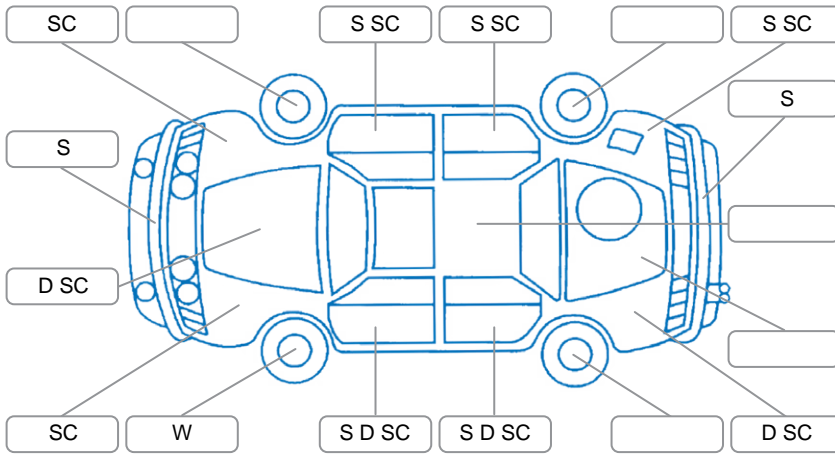

Report ID:	27,494,491	Version:	2
Created:	19 May 2026		

Make:	Toyota	Model:	Hiace
Body Style:	Van	Year:	2021
Rego No.:	NRL523	Rego Expiry:	05 Aug 2026
WoF Expiry:	06 Aug 2026	Odometer:	
Good No.:	27494491	VIN:	JTFTA3AP608024836
Next Service:	94000	Service History:	Yes

Key

S = Scratch R = Rust C = Crack * = Decals W = Significant scuffs
 D = Dent PT = Paint defect P = Pin dent SC = Stone Chips

Note: some defects and blemishes may not be displayed in the diagram

Body Inspection Comments

Chips in CVA

Conditions During Body Inspection

Dry

Under Carriage and Under Bonnet Inspection Comments

Interior Comments

Seats:	Good
Carpets:	Good
Panels:	Good
Dashboard:	Good

General Comments

Roof Rack Key: Missing