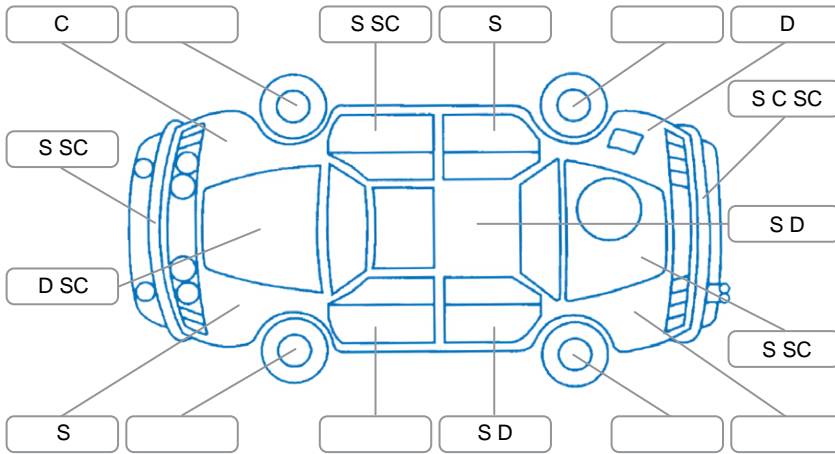

Report ID:	27,494,489	Version:	2
Created:	02 Jun 2026		

Make:	Toyota	Model:	Highlander
Body Style:	SUV	Year:	2022
Rego No.:	PKC318	Rego Expiry:	09 Aug 2026
WoF Expiry:	11 Aug 2026	Odometer:	115,598 Kms
Good No.:	27494489	VIN:	5TDLZ3BH30S221094
Next Service:	130000	Service History:	No

Key
 S = Scratch R = Rust C = Crack * = Decals W = Significant scuffs
 D = Dent PT = Paint defect P = Pin dent SC = Stone Chips

Note: some defects and blemishes may not be displayed in the diagram

Body Inspection Comments

Chips in CVA

Conditions During Body Inspection: Dry

Under Carriage and Under Bonnet Inspection Comments

Interior Comments

Seats:	Good
Carpets:	Good
Panels:	Good
Dashboard:	Good

General Comments

Road Conditions During Test Drive	Dry	
Engine Timing Mechanism	Timing Chain	
Evidence of Cam Belt Replacement	<input type="checkbox"/> Yes <input type="checkbox"/> No	Kms
Inspected by:	Rico Sullivan-Pririni	
Published by:	Jesse Roberts	
Inspection Date:	26 May 2026	