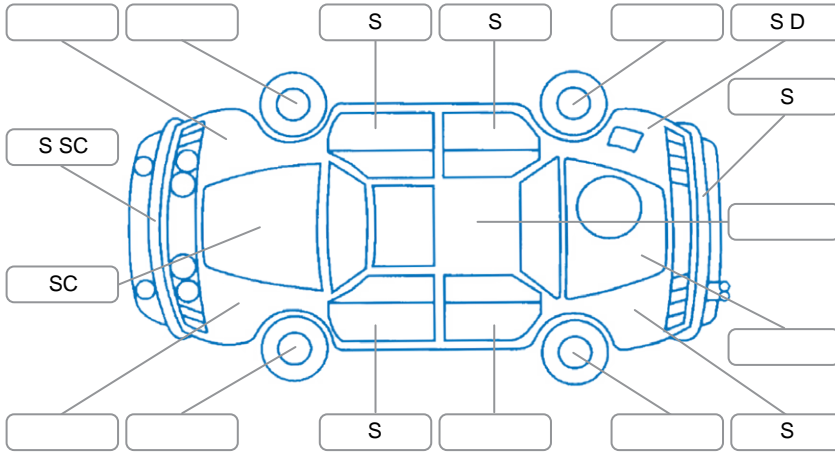

Report ID:	27,494,462	Version:	1
Created:	16 May 2026		

Make:	Ford	Model:	Endura
Body Style:	SUV	Year:	2020
Rego No.:	MTB42	Rego Expiry:	25 Jan 2027
WoF Expiry:	15 Feb 2027	Odometer:	152,728 Kms
Good No.:	27494462	VIN:	2FMTK5KA2LBA01191
Next Service:	166000	Service History:	Yes

Key

S = Scratch R = Rust C = Crack * = Decals W = Significant scuffs
 D = Dent PT = Paint defect P = Pin dent SC = Stone Chips

Note: some defects and blemishes may not be displayed in the diagram

Body Inspection Comments

Minor stone chips on windscreen

Conditions During Body Inspection

Dry

Under Carriage and Under Bonnet Inspection Comments

All wheel drive

Interior Comments

Seats: Good

Carpets: Good

Panels: Good

Dashboard: Good

General Comments

Road Conditions During Test Drive

Dry

Engine Timing Mechanism

Unknown

Evidence of Cam Belt Replacement