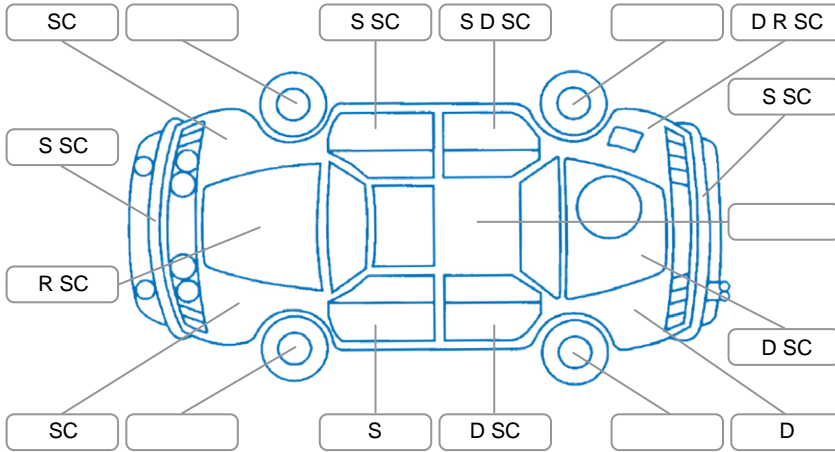

Report ID:	27,494,458	Version:	3
Created:	20 May 2026		

Make:	Mitsubishi	Model:	ASX
Body Style:	SUV	Year:	2019
Rego No.:	MMF301	Rego Expiry:	18 Aug 2026
WoF Expiry:	18 Nov 2026	Odometer:	104,205 Kms
Good No.:	27494458	VIN:	JMFXLGA8WKU000529
Next Service:	119000	Service History:	Yes

Key

S = Scratch R = Rust C = Crack * = Decals W = Significant scuffs
 D = Dent PT = Paint defect P = Pin dent SC = Stone Chips

Note: some defects and blemishes may not be displayed in the diagram

Body Inspection Comments