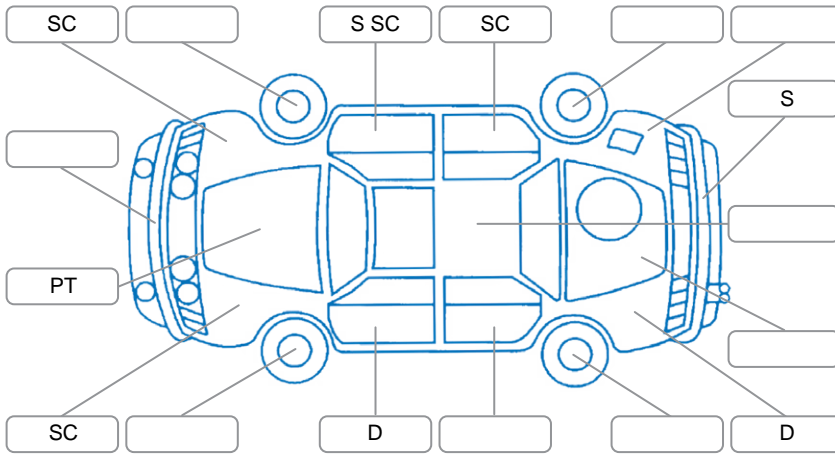

Report ID:	27,494,427	Version:	1
Created:	12 May 2026		

Make:	Toyota	Model:	Corolla
Body Style:	Hatchback	Year:	2018
Rego No.:	LHR262	Rego Expiry:	10 Jul 2026
WoF Expiry:	21 Jan 2027	Odometer:	95,325 Kms
Good No.:	27494427	VIN:	JTNKU3JE80J582038
Next Service:	110000	Service History:	Yes

**Key**  
 S = Scratch    R = Rust    C = Crack    \* = Decals    W = Significant scuffs  
 D = Dent    PT = Paint defect    P = Pin dent    SC = Stone Chips

Note: some defects and blemishes may not be displayed in the diagram