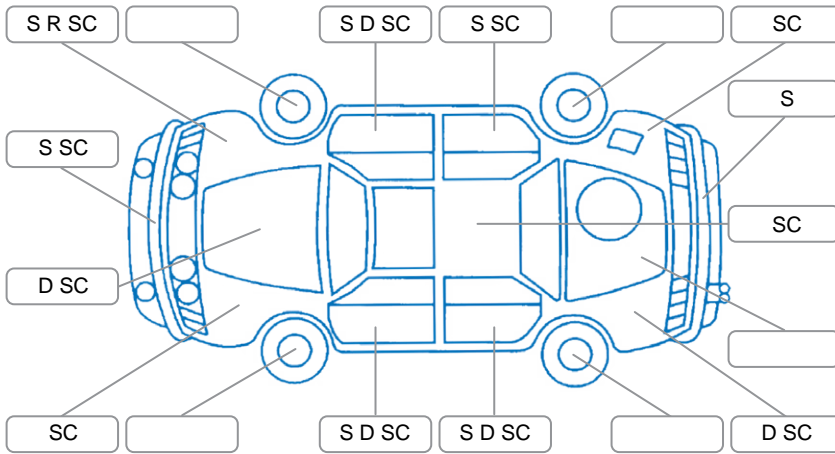

Report ID:	27,494,404	Version:	1
Created:	13 May 2026		

Make:	Toyota	Model:	Hilux
Body Style:	Utility	Year:	2021
Rego No.:	NHF827	Rego Expiry:	02 Aug 2026
WoF Expiry:	12 Feb 2027	Odometer:	250,247 Kms
Good No.:	27494404	VIN:	MROJA3DD900347697
Next Service:	255000	Service History:	Yes

Key
 S = Scratch R = Rust C = Crack * = Decals W = Significant scuffs
 D = Dent PT = Paint defect P = Pin dent SC = Stone Chips

Note: some defects and blemishes may not be displayed in the diagram

Body Inspection Comments

Chips in CVA

Conditions During Body Inspection

Dry

Under Carriage and Under Bonnet Inspection Comments

Interior Comments

Seats:	Good
Carpets:	Good
Panels:	Good
Dashboard:	Good

General Comments

Road Conditions During Test Drive	Dry		
Engine Timing Mechanism	Timing Chain		
Evidence of Cam Belt Replacement	<input type="checkbox"/> Yes	<input type="checkbox"/> No	Kms
Inspected by:	Jaykib Collins		
Published by:	Jaykib Collins		
Inspection Date:	13 May 2026		