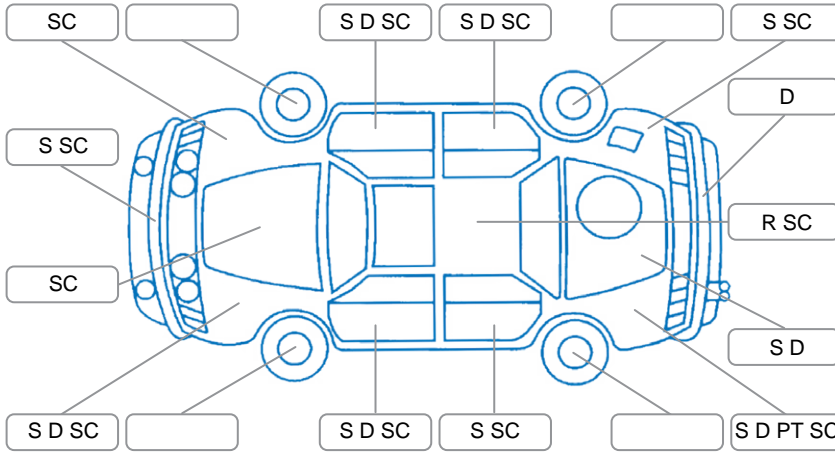

Report ID:	27,494,381	Version:	1
Created:	13 May 2026		

Make:	Mazda	Model:	Bt-50
Body Style:	Utility	Year:	2018
Rego No.:	LPD472	Rego Expiry:	16 Aug 2026
WoF Expiry:	22 May 2027	Odometer:	215,000 Kms
Good No.:	27494381	VIN:	MMOUR0YG100828890
Next Service:	220000	Service History:	Yes

Key
 S = Scratch R = Rust C = Crack * = Decals W = Significant scuffs
 D = Dent PT = Paint defect P = Pin dent SC = Stone Chips

Note: some defects and blemishes may not be displayed in the diagram

Body Inspection Comments

Chips in CVA

Conditions During Body Inspection Dry

Under Carriage and Under Bonnet Inspection Comments

Interior Comments

Seats:	Good
Carpets:	Good
Panels:	Good
Dashboard:	Good

General Comments

Road Conditions During Test Drive	Dry	
Engine Timing Mechanism	Timing Chain	
Evidence of Cam Belt Replacement	<input type="checkbox"/> Yes <input type="checkbox"/> No	Kms
Inspected by:	Jaykib Collins	
Published by:	Jaykib Collins	
Inspection Date:	13 May 2026	