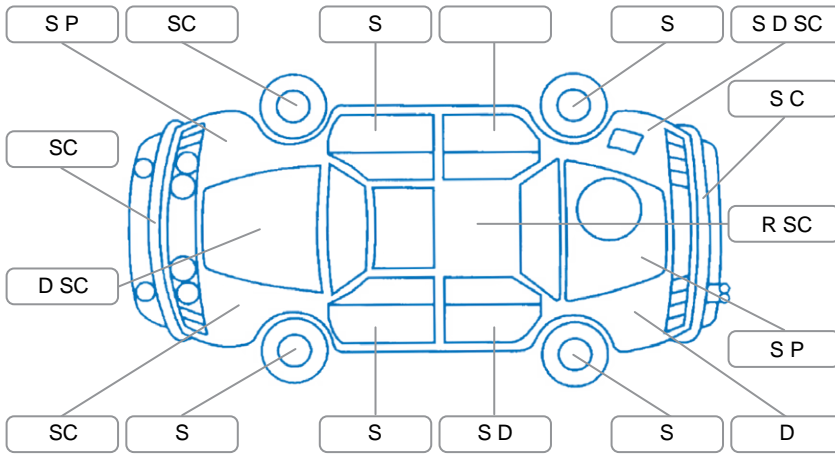

Report ID:	27,494,375	Version:	1
Created:	11 May 2026		

Make:	Toyota	Model:	Hiace
Body Style:	Van	Year:	2019
Rego No.:	NGH248	Rego Expiry:	26 Nov 2026
WoF Expiry:	03 Feb 2026	Odometer:	121,080 Kms
Good No.:	27494375	VIN:	7AT0H60FX21296372
Next Service:	120,440	Service History:	No

### Key

S = Scratch    R = Rust    C = Crack    \* = Decals    W = Significant scuffs  
 D = Dent    PT = Paint defect    P = Pin dent    SC = Stone Chips

Note: some defects and blemishes may not be displayed in the diagram

### Body Inspection Comments

Stone chips in the windscreen, dent in left side cant rail, left tail light is yellow,

Conditions During Body Inspection

Dry