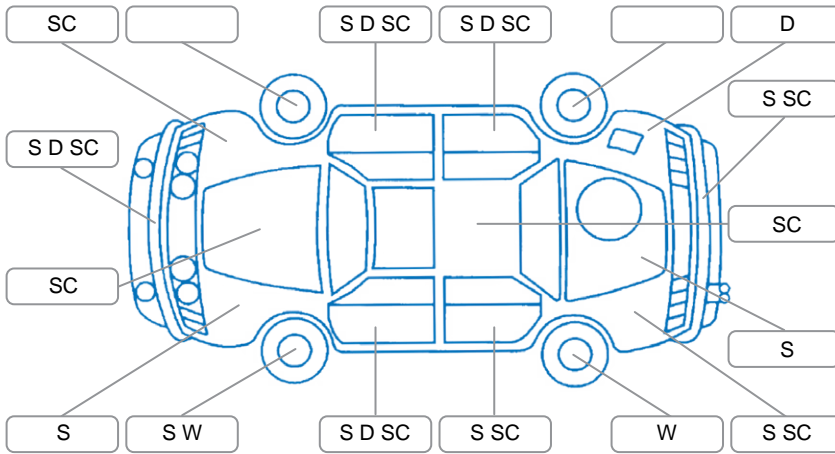

Report ID:	27,494,352	Version:	3
Created:	21 May 2026		

Make:	Toyota	Model:	Corolla
Body Style:	Hatchback	Year:	2020
Rego No.:	MTC983	Rego Expiry:	09 Jun 2026
WoF Expiry:	22 Feb 2027	Odometer:	96,232 Kms
Good No.:	27494352	VIN:	JTNK93BE203017787
Next Service:	100000	Service History:	Yes

**Key**  
 S = Scratch    R = Rust    C = Crack    \* = Decals    W = Significant scuffs  
 D = Dent    PT = Paint defect    P = Pin dent    SC = Stone Chips

Note: some defects and blemishes may not be displayed in the diagram

### Body Inspection Comments

Windscreen - Chips in CVA

Conditions During Body Inspection

Dry