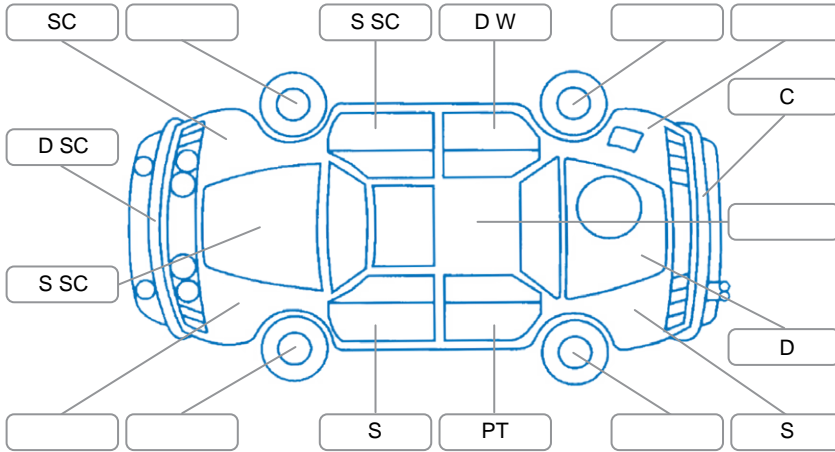

Report ID:	27,494,334	Version:	2
Created:	12 May 2026		

Make:	Mitsubishi	Model:	Eclipse Cross
Body Style:	SUV	Year:	2022
Rego No.:	PNR26	Rego Expiry:	16 Aug 2026
WoF Expiry:	27 Nov 2026	Odometer:	47,196 Kms
Good No.:	27494334	VIN:	JMFXDGL3WNZ004317
Next Service:	59000	Service History:	Yes

Key

S = Scratch R = Rust C = Crack * = Decals W = Significant scuffs
 D = Dent PT = Paint defect P = Pin dent SC = Stone Chips

Note: some defects and blemishes may not be displayed in the diagram

Body Inspection Comments