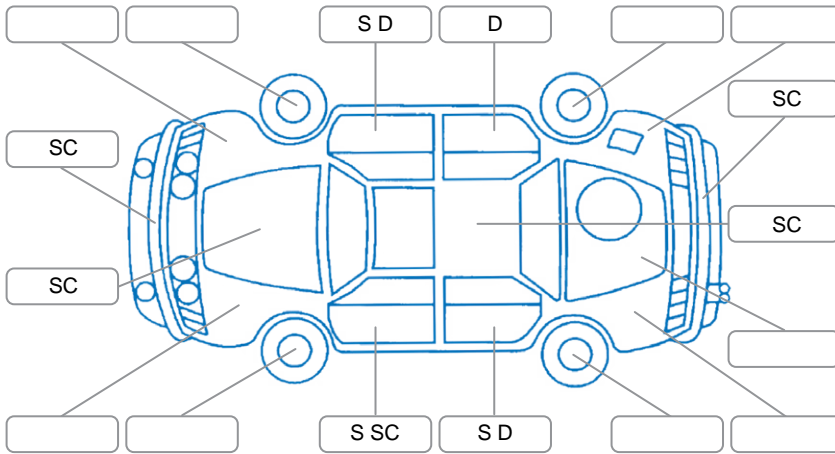

Report ID:	27,494,310	Version:	4
Created:	22 May 2026		

Make:	Land Rover	Model:	Discovery Sport
Body Style:	SUV	Year:	2022
Rego No.:	RRM477	Rego Expiry:	21 Jun 2026
WoF Expiry:	05 Jun 2027	Odometer:	86,335 Kms
Good No.:	27494310	VIN:	SALCA2AX1PH918295
Next Service:	92000	Service History:	Yes

Key

S = Scratch R = Rust C = Crack * = Decals W = Significant scuffs
 D = Dent PT = Paint defect P = Pin dent SC = Stone Chips

Note: some defects and blemishes may not be displayed in the diagram

Body Inspection Comments