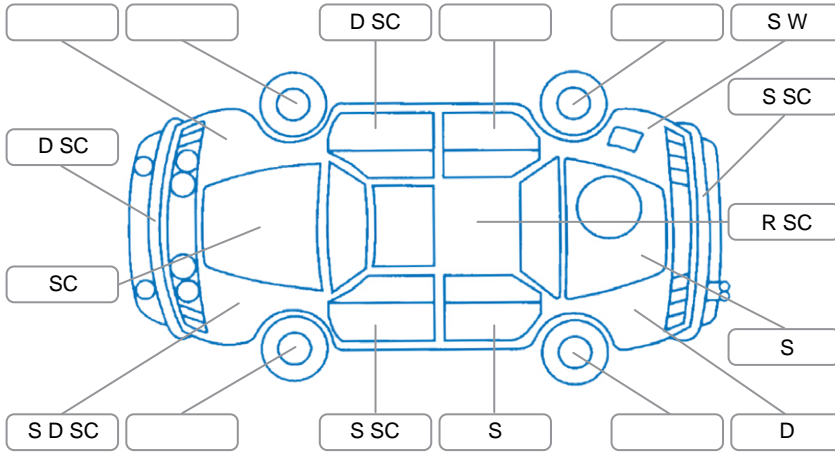

Report ID:	27,494,306	Version:	2
Created:	12 May 2026		

Make:	Hyundai	Model:	Santa FE
Body Style:	SUV	Year:	2023
Rego No.:	PSA206	Rego Expiry:	31 Jul 2026
WoF Expiry:	31 Jan 2027	Odometer:	105,443 Kms
Good No.:	27494306	VIN:	KMHS2811SPU069179
Next Service:	113000	Service History:	Yes

Key

S = Scratch R = Rust C = Crack * = Decals W = Significant scuffs
 D = Dent PT = Paint defect P = Pin dent SC = Stone Chips

Note: some defects and blemishes may not be displayed in the diagram

Body Inspection Comments

Chips in CVA

Conditions During Body Inspection

Dry

Under Carriage and Under Bonnet Inspection Comments

Interior Comments

Seats:	Good
Carpets:	Good
Panels:	Good
Dashboard:	Good

General Comments

Cargo Blind Missing