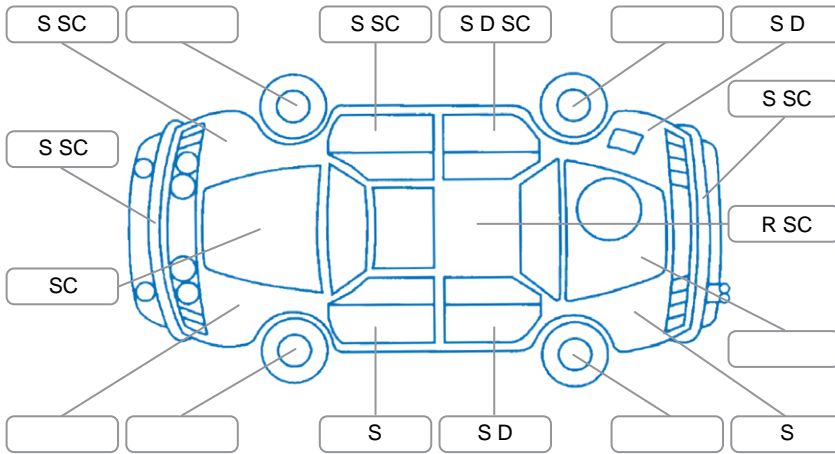

Key

S = Scratch R = Rust C = Crack * = Decals W = Significant scuffs
 D = Dent PT = Paint defect P = Pin dent SC = Stone Chips

Note: some defects and blemishes may not be displayed in the diagram

Body Inspection Comments

Minor chip
 In windscreen

Conditions During Body Inspection Dry

Under Carriage and Under Bonnet Inspection Comments

Interior Comments

Seats:	Good
Carpets:	Good
Panels:	Good
Dashboard:	Good

General Comments