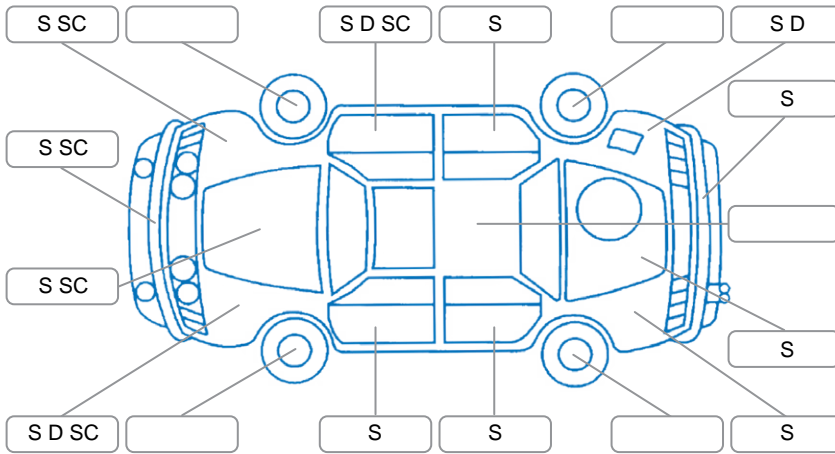

Report ID:	27,494,283	Version:	1
Created:	09 May 2026		

Make:	Holden	Model:	Colorado
Body Style:	Utility	Year:	2019
Rego No.:	PUY56	Rego Expiry:	19 Jan 2026
WoF Expiry:	28 Nov 2025	Odometer:	101,189 Kms
Good No.:	27494283	VIN:	MMU148MK0LH622213
Next Service:	107300	Service History:	Yes

### Key

S = Scratch    R = Rust    C = Crack    \* = Decals    W = Significant scuffs  
 D = Dent    PT = Paint defect    P = Pin dent    SC = Stone Chips

Note: some defects and blemishes may not be displayed in the diagram