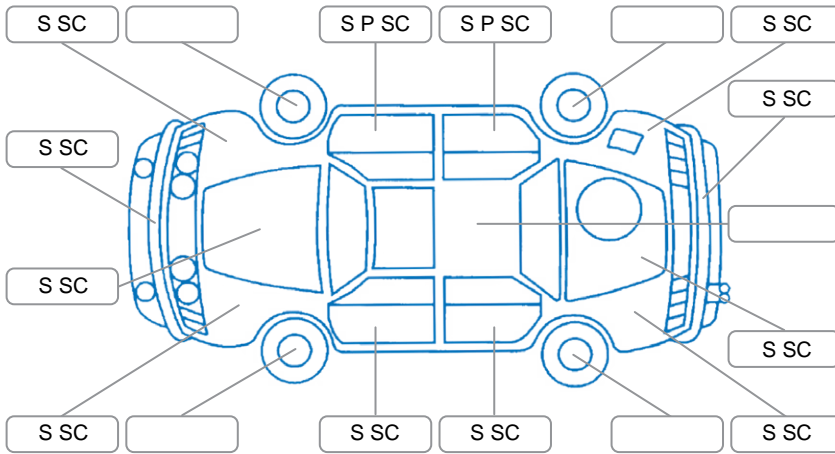

Key

S = Scratch R = Rust C = Crack * = Decals W = Significant scuffs
 D = Dent PT = Paint defect P = Pin dent SC = Stone Chips

Note: some defects and blemishes may not be displayed in the diagram

Body Inspection Comments

Minor stone specks on windscreen

Conditions During Body Inspection

Dry

Under Carriage and Under Bonnet Inspection Comments

Front wheel drive

Interior Comments

Seats:	Good
Carpets:	Good
Panels:	Good
Dashboard:	Good