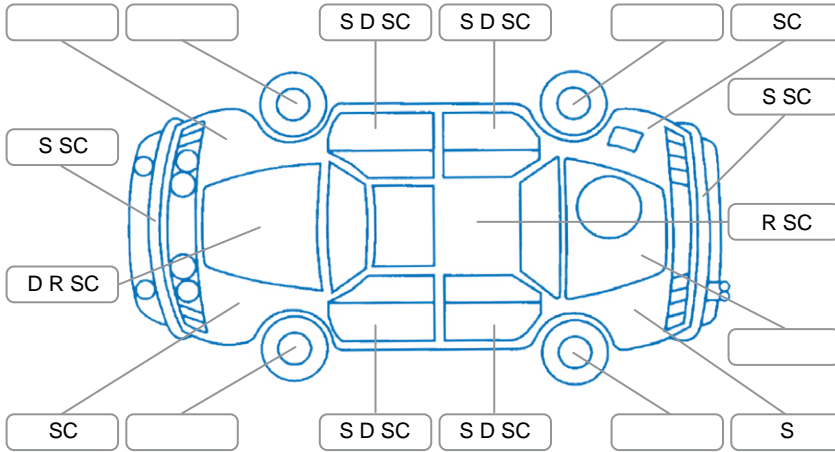

Report ID:	27,494,254	Version:	1
Created:	07 May 2026		

Make:	Toyota	Model:	Corolla
Body Style:	Hatchback	Year:	2022
Rego No.:	PFQ496	Rego Expiry:	27 Oct 2026
WoF Expiry:	16 Apr 2027	Odometer:	125,039 Kms
Good No.:	27494254	VIN:	JTNK93BEX03042856
Next Service:	140000	Service History:	Yes

Key

S = Scratch R = Rust C = Crack * = Decals W = Significant scuffs
 D = Dent PT = Paint defect P = Pin dent SC = Stone Chips

Note: some defects and blemishes may not be displayed in the diagram

Body Inspection Comments

Chips in CVA

Conditions During Body Inspection

Dry

Under Carriage and Under Bonnet Inspection Comments

Interior Comments

Seats:	Good
Carpets:	Good
Panels:	Good
Dashboard:	Good

General Comments

Road Conditions During Test Drive	Dry	
Engine Timing Mechanism	Timing Chain	
Evidence of Cam Belt Replacement	<input type="checkbox"/> Yes <input type="checkbox"/> No	Kms
Inspected by:	Jaykib Collins	
Published by:	Jaykib Collins	
Inspection Date:	07 May 2026	