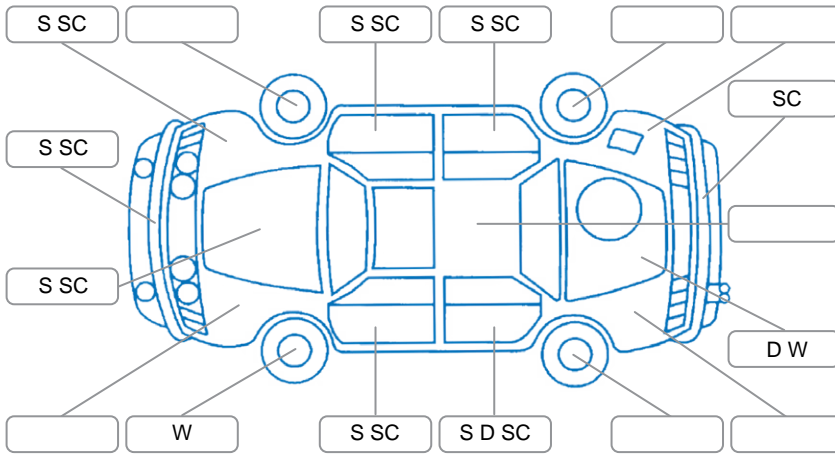

Report ID:	27,494,208	Version:	1
Created:	07 May 2026		

Make:	Toyota	Model:	Rav4
Body Style:	SUV	Year:	2022
Rego No.:	PEZ805	Rego Expiry:	04 Oct 2026
WoF Expiry:	26 Mar 2027	Odometer:	242,549 Kms
Good No.:	27494208	VIN:	JTMDW3FV00D563840
Next Service:	250000	Service History:	Yes

Key
 S = Scratch R = Rust C = Crack * = Decals W = Significant scuffs
 D = Dent PT = Paint defect P = Pin dent SC = Stone Chips

Note: some defects and blemishes may not be displayed in the diagram

Body Inspection Comments

Conditions During Body Inspection: Dry

Under Carriage and Under Bonnet Inspection Comments

Interior Comments

Seats:	Average
Carpets:	Good
Panels:	Good
Dashboard:	Average

General Comments

Road Conditions During Test Drive	Dry		
Engine Timing Mechanism	Timing Chain		
Evidence of Cam Belt Replacement	<input type="checkbox"/> Yes	<input type="checkbox"/> No	Kms
Inspected by:	Jaykib Collins		
Published by:	Jaykib Collins		
Inspection Date:	07 May 2026		