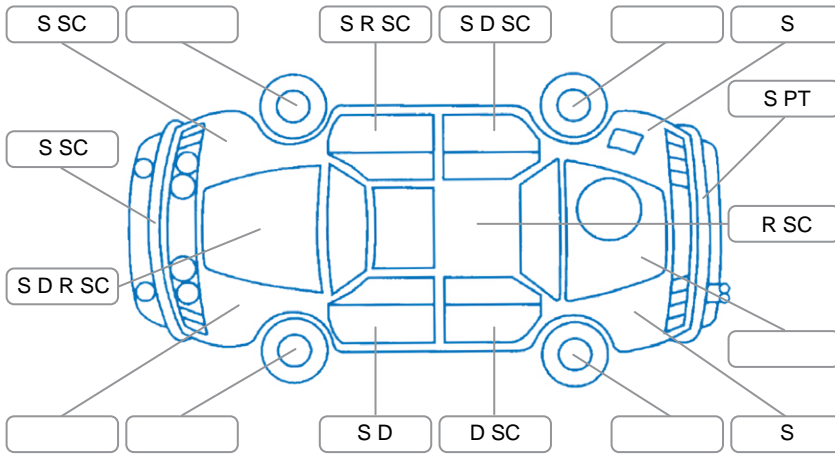

Report ID:	27,494,190	Version:	2
Created:	07 May 2026		

Make:	Mitsubishi	Model:	Eclipse Cross
Body Style:	SUV	Year:	2022
Rego No.:	NUM334	Rego Expiry:	23 Feb 2027
WoF Expiry:	24 Feb 2027	Odometer:	125,040 Kms
Good No.:	27494190	VIN:	JMFXDGL3WNZ001520
Next Service:	132000	Service History:	Yes

Key
 S = Scratch R = Rust C = Crack * = Decals W = Significant scuffs
 D = Dent PT = Paint defect P = Pin dent SC = Stone Chips

Note: some defects and blemishes may not be displayed in the diagram

Body Inspection Comments