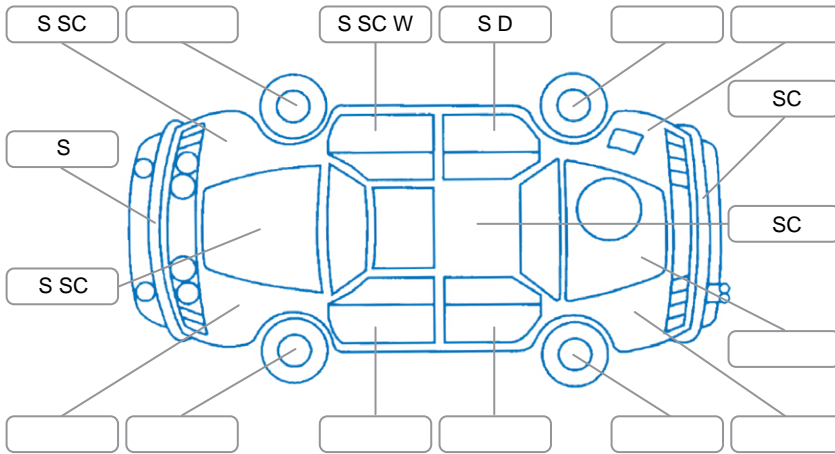

Report ID:	27,494,188	Version:	2
Created:	07 May 2026		

Make:	Mitsubishi	Model:	Eclipse Cross
Body Style:	SUV	Year:	2022
Rego No.:	NUM320	Rego Expiry:	23 Jul 2026
WoF Expiry:	23 Mar 2027	Odometer:	90,745 Kms
Good No.:	27494188	VIN:	JMFXDGL3WNZ001911
Next Service:	104000	Service History:	Yes

**Key**  
 S = Scratch    R = Rust    C = Crack    \* = Decals    W = Significant scuffs  
 D = Dent    PT = Paint defect    P = Pin dent    SC = Stone Chips

Note: some defects and blemishes may not be displayed in the diagram