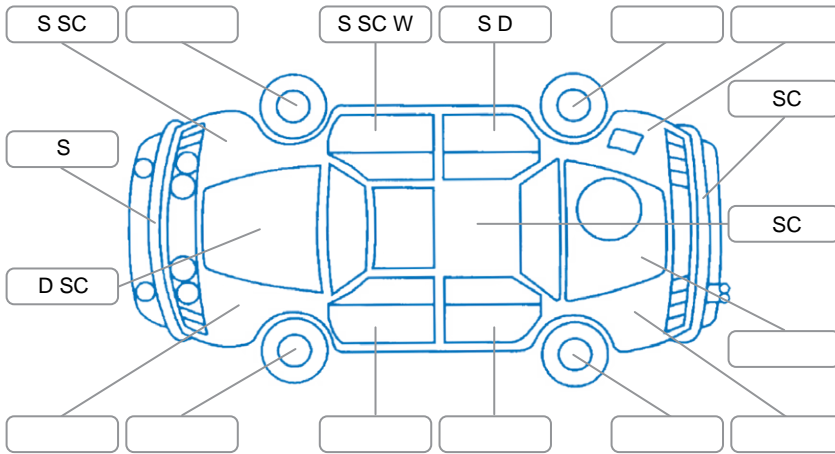

Report ID:	27,494,174	Version:	2
Created:	06 May 2026		

Make:	Mitsubishi	Model:	Eclipse Cross
Body Style:	SUV	Year:	2022
Rego No.:	NUM345	Rego Expiry:	23 Feb 2027
WoF Expiry:	25 Feb 2027	Odometer:	113,808 Kms
Good No.:	27494174	VIN:	JMFXDGL3WNZ001519
Next Service:	104000	Service History:	Yes

Key
 S = Scratch R = Rust C = Crack * = Decals W = Significant scuffs
 D = Dent PT = Paint defect P = Pin dent SC = Stone Chips

Note: some defects and blemishes may not be displayed in the diagram

Body Inspection Comments

General Comments

Dent/Damage to right quarter panel

Road Conditions During Test Drive	Dry
Engine Timing Mechanism	Timing Chain
Evidence of Cam Belt Replacement	<input type="checkbox"/> Yes <input type="checkbox"/> No Kms
Inspected by:	Jaykib Collins
Published by:	Kendal Slight
Inspection Date:	06 May 2026