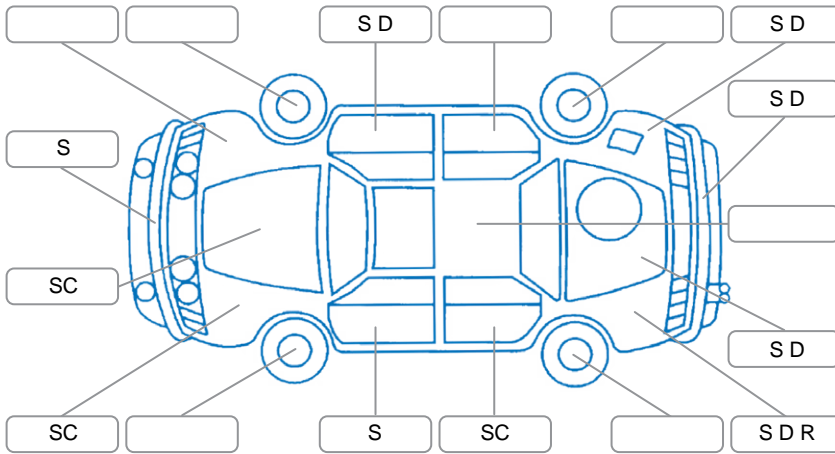

Report ID:	27,494,161	Version:	1
Created:	06 May 2026		

Make:	Toyota	Model:	Hiace
Body Style:	Van	Year:	2019
Rego No.:	MBA399	Rego Expiry:	28 Jun 2026
WoF Expiry:	22 Mar 2027	Odometer:	32,402 Kms
Good No.:	27494161	VIN:	JTFPT22P500022191
Next Service:	42000	Service History:	Yes

Key
 S = Scratch R = Rust C = Crack * = Decals W = Significant scuffs
 D = Dent PT = Paint defect P = Pin dent SC = Stone Chips

Note: some defects and blemishes may not be displayed in the diagram

Body Inspection Comments

Conditions During Body Inspection: Dry

Under Carriage and Under Bonnet Inspection Comments

Interior Comments

Seats:	Good
Carpets:	Good
Panels:	Good
Dashboard:	Good

General Comments

Road Conditions During Test Drive	Dry	
Engine Timing Mechanism	Timing Chain	
Evidence of Cam Belt Replacement	<input type="checkbox"/> Yes <input type="checkbox"/> No	Kms
Inspected by:	Jaykib Collins	
Published by:	Jaykib Collins	
Inspection Date:	06 May 2026	