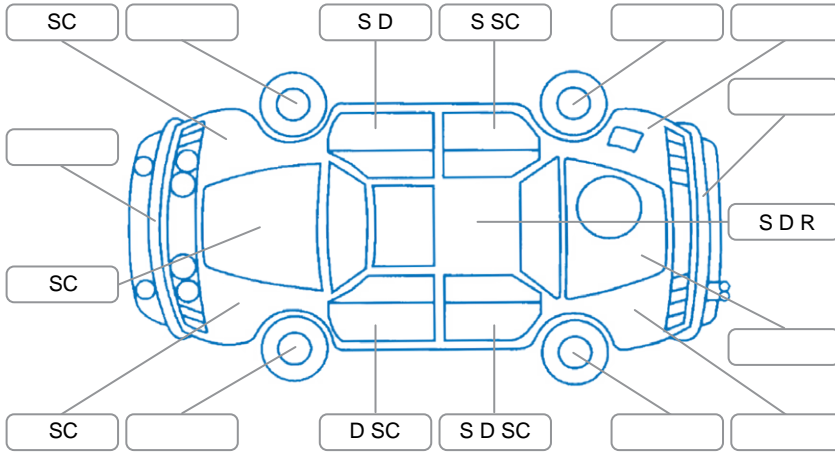

Report ID:	27,494,142	Version:	2
Created:	06 May 2026		

Make:	Ford	Model:	Ranger
Body Style:	Utility	Year:	2021
Rego No.:	NTK149	Rego Expiry:	11 Jul 2026
WoF Expiry:	17 Dec 2026	Odometer:	139,861 Kms
Good No.:	27494142	VIN:	MNAUMFF60MW165618
Next Service:	137500	Service History:	Yes

Key

S = Scratch R = Rust C = Crack * = Decals W = Significant scuffs
 D = Dent PT = Paint defect P = Pin dent SC = Stone Chips

Note: some defects and blemishes may not be displayed in the diagram

Body Inspection Comments