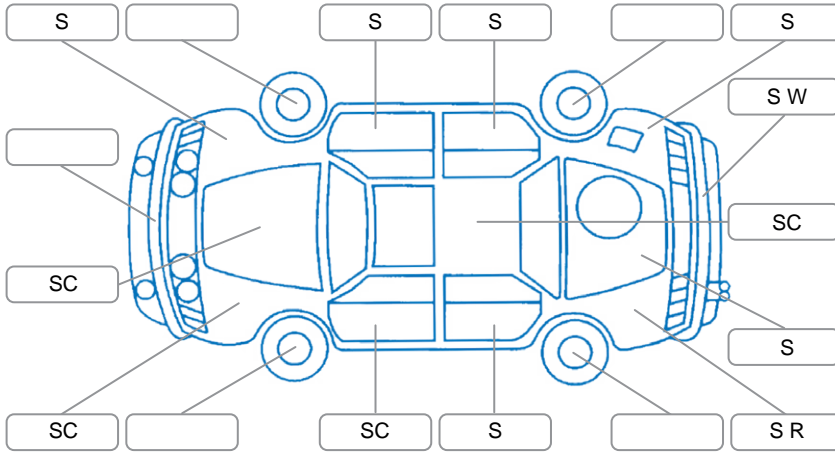

Report ID:	27,494,126	Version:	2
Created:	18 May 2026		

Make:	Nissan	Model:	Navara
Body Style:	Utility	Year:	2022
Rego No.:	PEL507	Rego Expiry:	30 Jun 2026
WoF Expiry:	16 Feb 2027	Odometer:	134,398 Kms
Good No.:	27494126	VIN:	MNTCBAD23A0002645
Next Service:	132000	Service History:	Yes

Key

S = Scratch R = Rust C = Crack * = Decals W = Significant scuffs
 D = Dent PT = Paint defect P = Pin dent SC = Stone Chips

Note: some defects and blemishes may not be displayed in the diagram

Body Inspection Comments

Minor crack on windscreen

Conditions During Body Inspection

Dry

Under Carriage and Under Bonnet Inspection Comments

Interior Comments

Seats:	Average
Carpets:	Good
Panels:	Good
Dashboard:	Good

General Comments