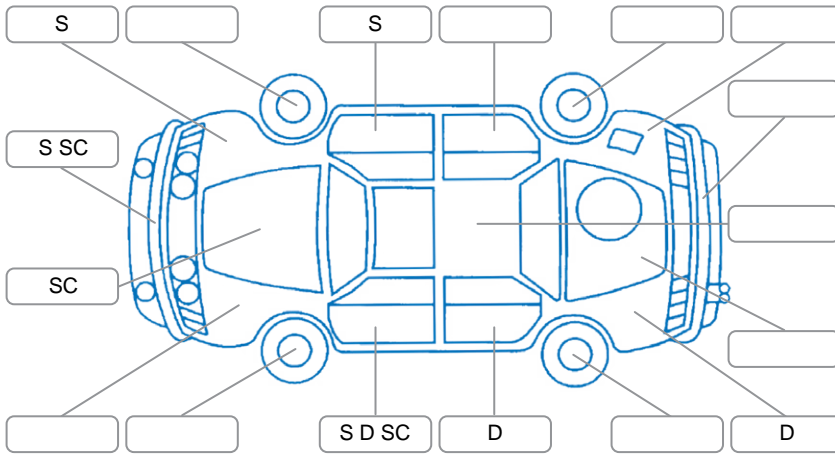

Key
 S = Scratch R = Rust C = Crack * = Decals W = Significant scuffs
 D = Dent PT = Paint defect P = Pin dent SC = Stone Chips

Note: some defects and blemishes may not be displayed in the diagram

Body Inspection Comments

Conditions During Body Inspection: Dry

Under Carriage and Under Bonnet Inspection Comments

Interior Comments

Seats:	Good
Carpets:	Good
Panels:	Good
Dashboard:	Good

General Comments

Road Conditions During Test Drive	Dry		
Engine Timing Mechanism	Timing Chain		
Evidence of Cam Belt Replacement	<input type="checkbox"/> Yes	<input type="checkbox"/> No	Kms
Inspected by:	Jaykib Collins		
Published by:	Jesse Roberts		
Inspection Date:	04 May 2026		